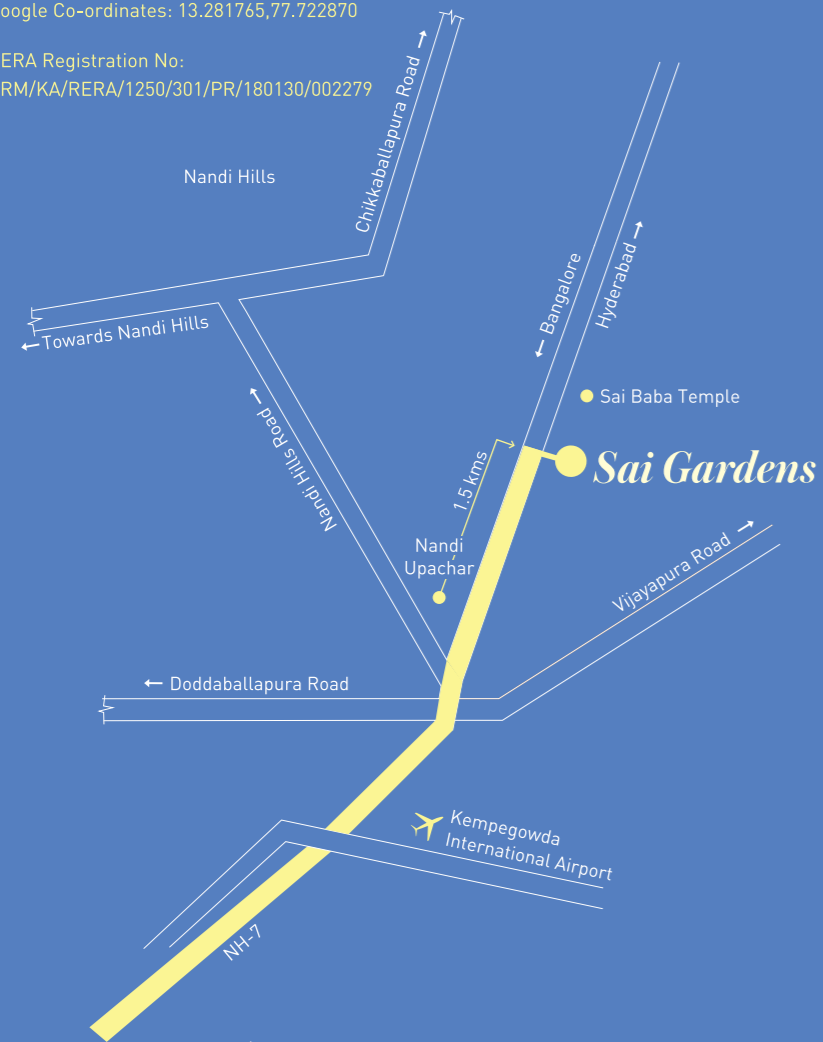

LOCATION

Google Co-ordinates: 13.281765,77.722870

RERA Registration No:
PRM/KA/RERA/1250/301/PR/180130/002279

EliteEstates

Call: 888-4000-888, Mail: Info@eliteestates.in

www.EliteEstates.in

This brochure is purely conceptual and not a legal document. The company reserves the right to add, delete or alter any details or specifications. Images shown in the brochure are for representation purpose only.